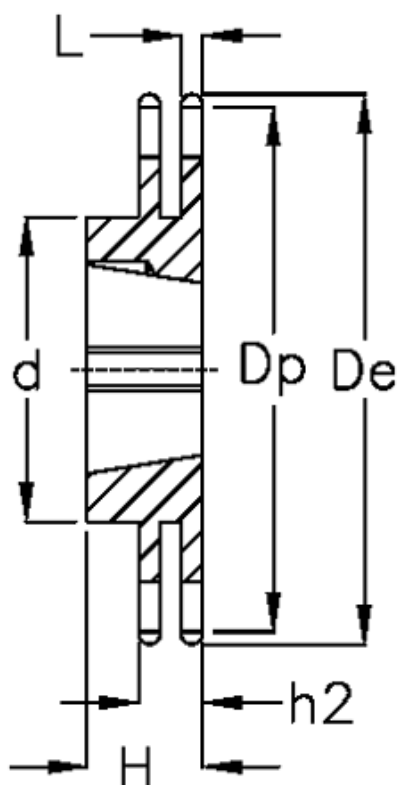

Article number: 616032003026

Description: Taperbored sprocket 06 B-2 Z=26 duplex
for bushing 1210

Measures

C	= 1	h2	= 15.4
d	= 65	Material	= Stål
De	= 83	Number of teeth	= 26
Dp	= 79.02		
For bush	= 1210		
For chain size	= 3/8" x 7/32"		
For chain type	= 06 B-2		
H	= 25		